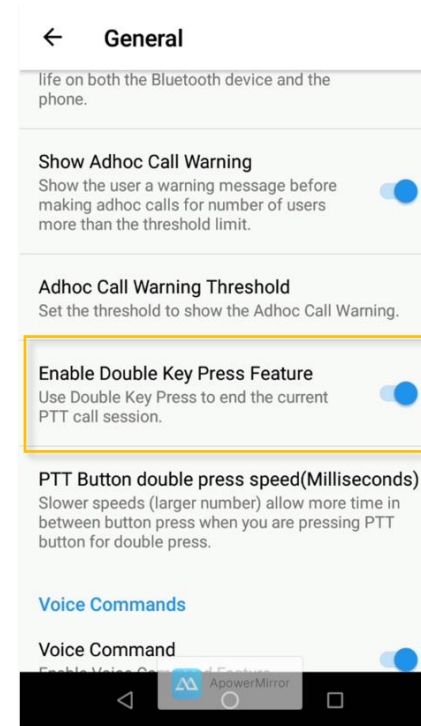

Zebra and BlueParrott working in partnership

– Remember to toggle the appropriate settings on PTT Pro !

Connect the headset to the device