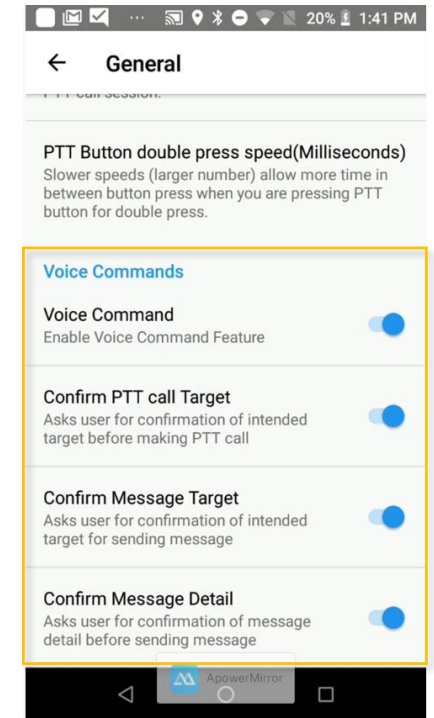

Zebra and BlueParrott working in partnership

– Remember to toggle the appropriate settings on PTT Pro !

Connect the headset to the device