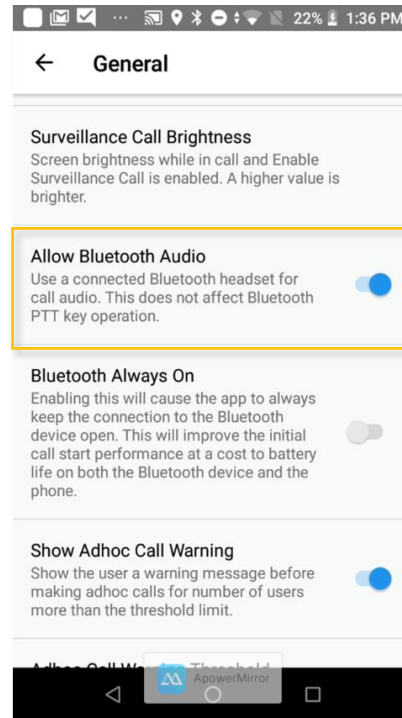

Zebra and BlueParrott working in partnership

– Remember to toggle the appropriate settings on PTT Pro !

Connect the headset to the device